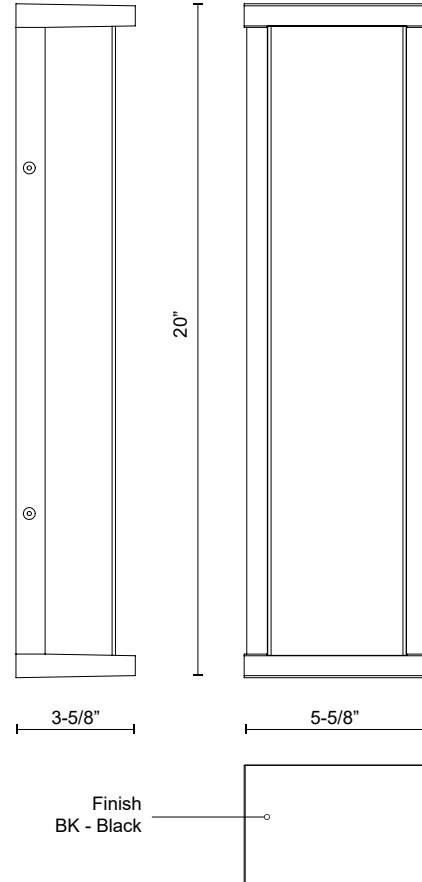

BRAVO EW70720

WALL

PROJECT

SPECIFICATION DETAILS

Fixture Dimensions	W5-5/8" x H20" x E3-5/8"
Light Source	AC LED Module
Wattage	30W
Total Lumens	2550lm
Delivered Lumens	1330lm
Voltage	120V
Color Temperature	3000K
CRI (Ra)	90CRI
Optional Color Temps	2700K - 5000K Available, Minimum Order Quantities Apply
LED Rated Life	50,000 hours
Dimming	100% - 10%, ELV Dimmer (Not Included)
Diffuser Details	Frosted PC
ADA Compliant	Yes
Location	Wet
Illumination Direction	Front
Mounting Style	All Orientation
Paint Finish	BK02

* For custom options, consult factory for details.

* For warranty information, please visit www.kuzcolighting.com/warranty

DESCRIPTION

A dignified presentation of light, the Bravo Collection offers a refined look that sparks conversation. These striking rectangular exterior lights emit an omni directional glow that provides a flood of light to any space you need. Available in two sizes and mounting options to illuminate your exterior space with ease and style.

KUZCO

CANADA: 19054 28TH AVENUE - SURREY, BC V3Z 6M3

USA: 3035 E. LONE MOUNTAIN ROAD - LAS VEGAS, NV 89081

WWW.KUZCOLIGHTING.COM

© 2023 KUZCO LIGHTING. ALL RIGHTS RESERVED.

COMMENT